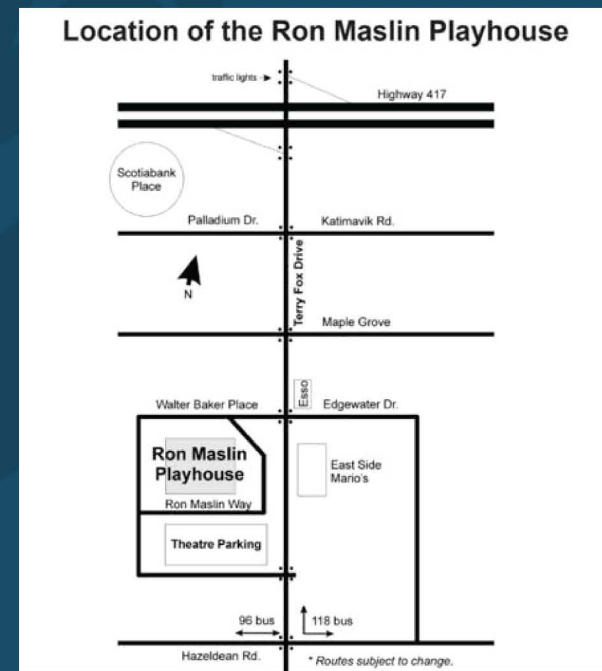

Location of The Ron Maslin Playhouse

1 Ron Maslin Way Kanata, ON K2V 1A7
www.kanatatheatre.ca